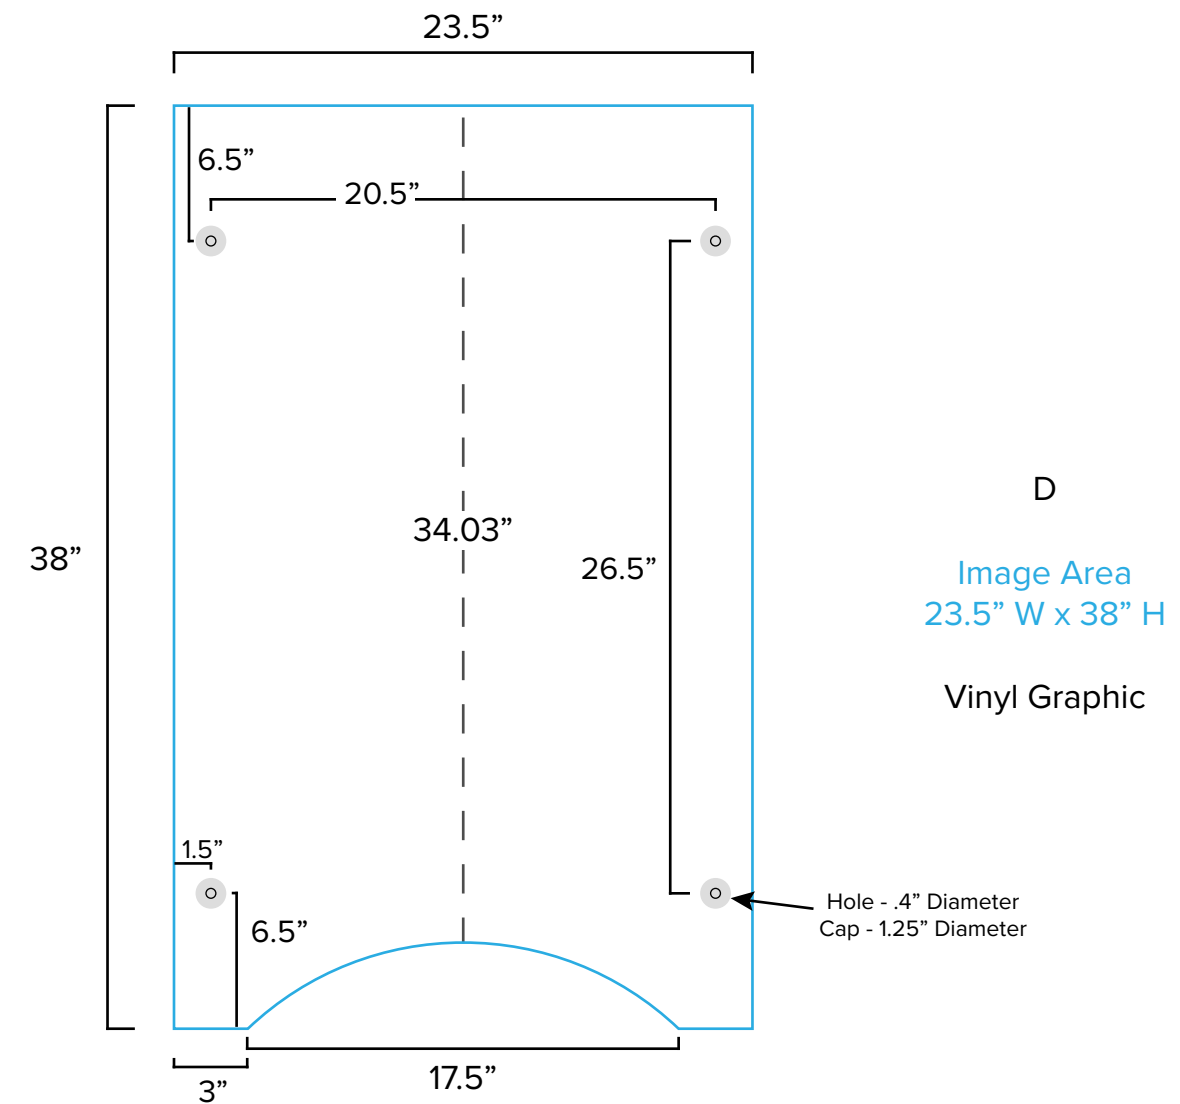

Graphic Template
10 x 20 Inline Exhibit
Backwall with Flat, Rectangular Center Panel &
Flat, Arched Side Panels – SEG Fabric Graphic

NOTE: All Raster Art (jpg, tiff, psd, png, etc.) must be at least 100 dpi at print size.
Standard kits are often customized. Please check with Customer Service to ensure that this template matches your specific job.

Graphic Template
Backwall Workstation Countertop – Vinyl Graphics
Graphics **NOT** included in base price. Please request pricing.

NOTE: All Raster Art (jpg, tiff,psd, png, etc.) must be at least 100 dpi at print size.
Standard kits are often customized. Please check with Customer Service to ensure that this template matches your specific job.

Graphic Template Portable Counter – Vinyl Graphic

Countertop

Image Area
29.97" W x 21.5" H

Vinyl Graphic

Hole - .4" Diameter
Cap - 1.25" Diameter

D
Image Area
23.5" W x 38" H
Vinyl Graphic

NOTE: All Raster Art (jpg, tiff,psd, png, etc.) must be at least 100 dpi at print size.
Standard kits are often customized. Please check with Customer Service to ensure that this template matches your specific job.

Graphic Template Portable Counter – Direct Print Graphic

E

NOTE: All Raster Art (jpg, tiff,psd, png, etc.) must be at least 100 dpi at print size.
Standard kits are often customized. Please check with Customer Service to ensure that this template matches your specific job.