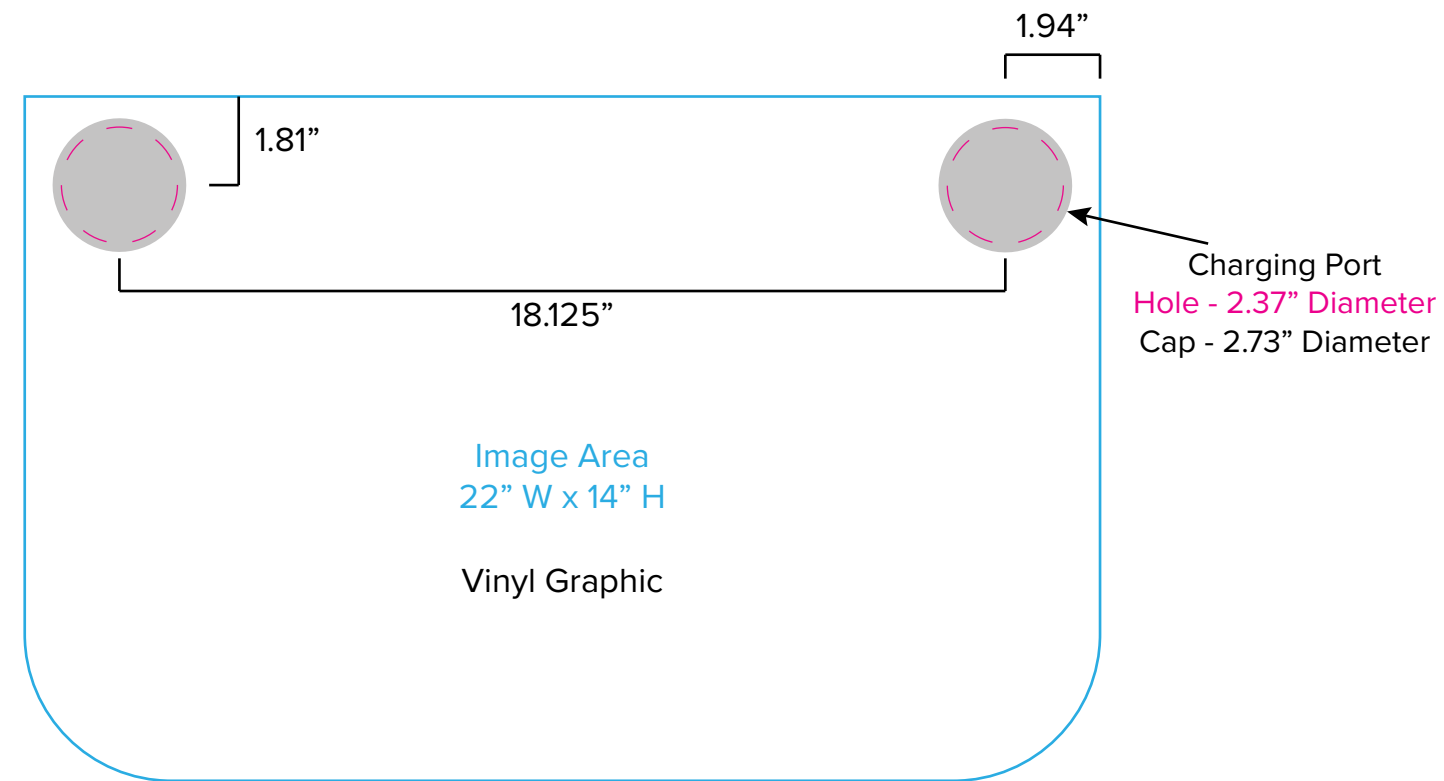

Graphic Template
10 x 20 Inline Exhibit
Backwall with Flat, Rectangular Center Panel &
Flat, Arched Side Panels – SEG Fabric Graphic

NOTE: All Raster Art (jpg, tiff, psd, png, etc.) must be at least 100 dpi at print size.
Standard kits are often customized. Please check with Customer Service to ensure that this template matches your specific job.

Graphic Template
Backwall Workstation Countertop – Vinyl Graphics
Graphics **NOT** included in base price. Please request pricing.

NOTE: All Raster Art (jpg, tiff,psd, png, etc.) must be at least 100 dpi at print size.
Standard kits are often customized. Please check with Customer Service to ensure that this template matches your specific job.

Graphic Template Portable Counter – Vinyl Graphic

Countertop

Image Area
29.97" W x 21.5" H

Vinyl Graphic

Hole - .4" Diameter
Cap - 1.25" Diameter

D
Image Area
23.5" W x 38" H
Vinyl Graphic

NOTE: All Raster Art (jpg, tiff,psd, png, etc.) must be at least 100 dpi at print size.
Standard kits are often customized. Please check with Customer Service to ensure that this template matches your specific job.

Graphic Template Portable Counter – Direct Print Graphic

E

NOTE: All Raster Art (jpg, tiff,psd, png, etc.) must be at least 100 dpi at print size.
Standard kits are often customized. Please check with Customer Service to ensure that this template matches your specific job.