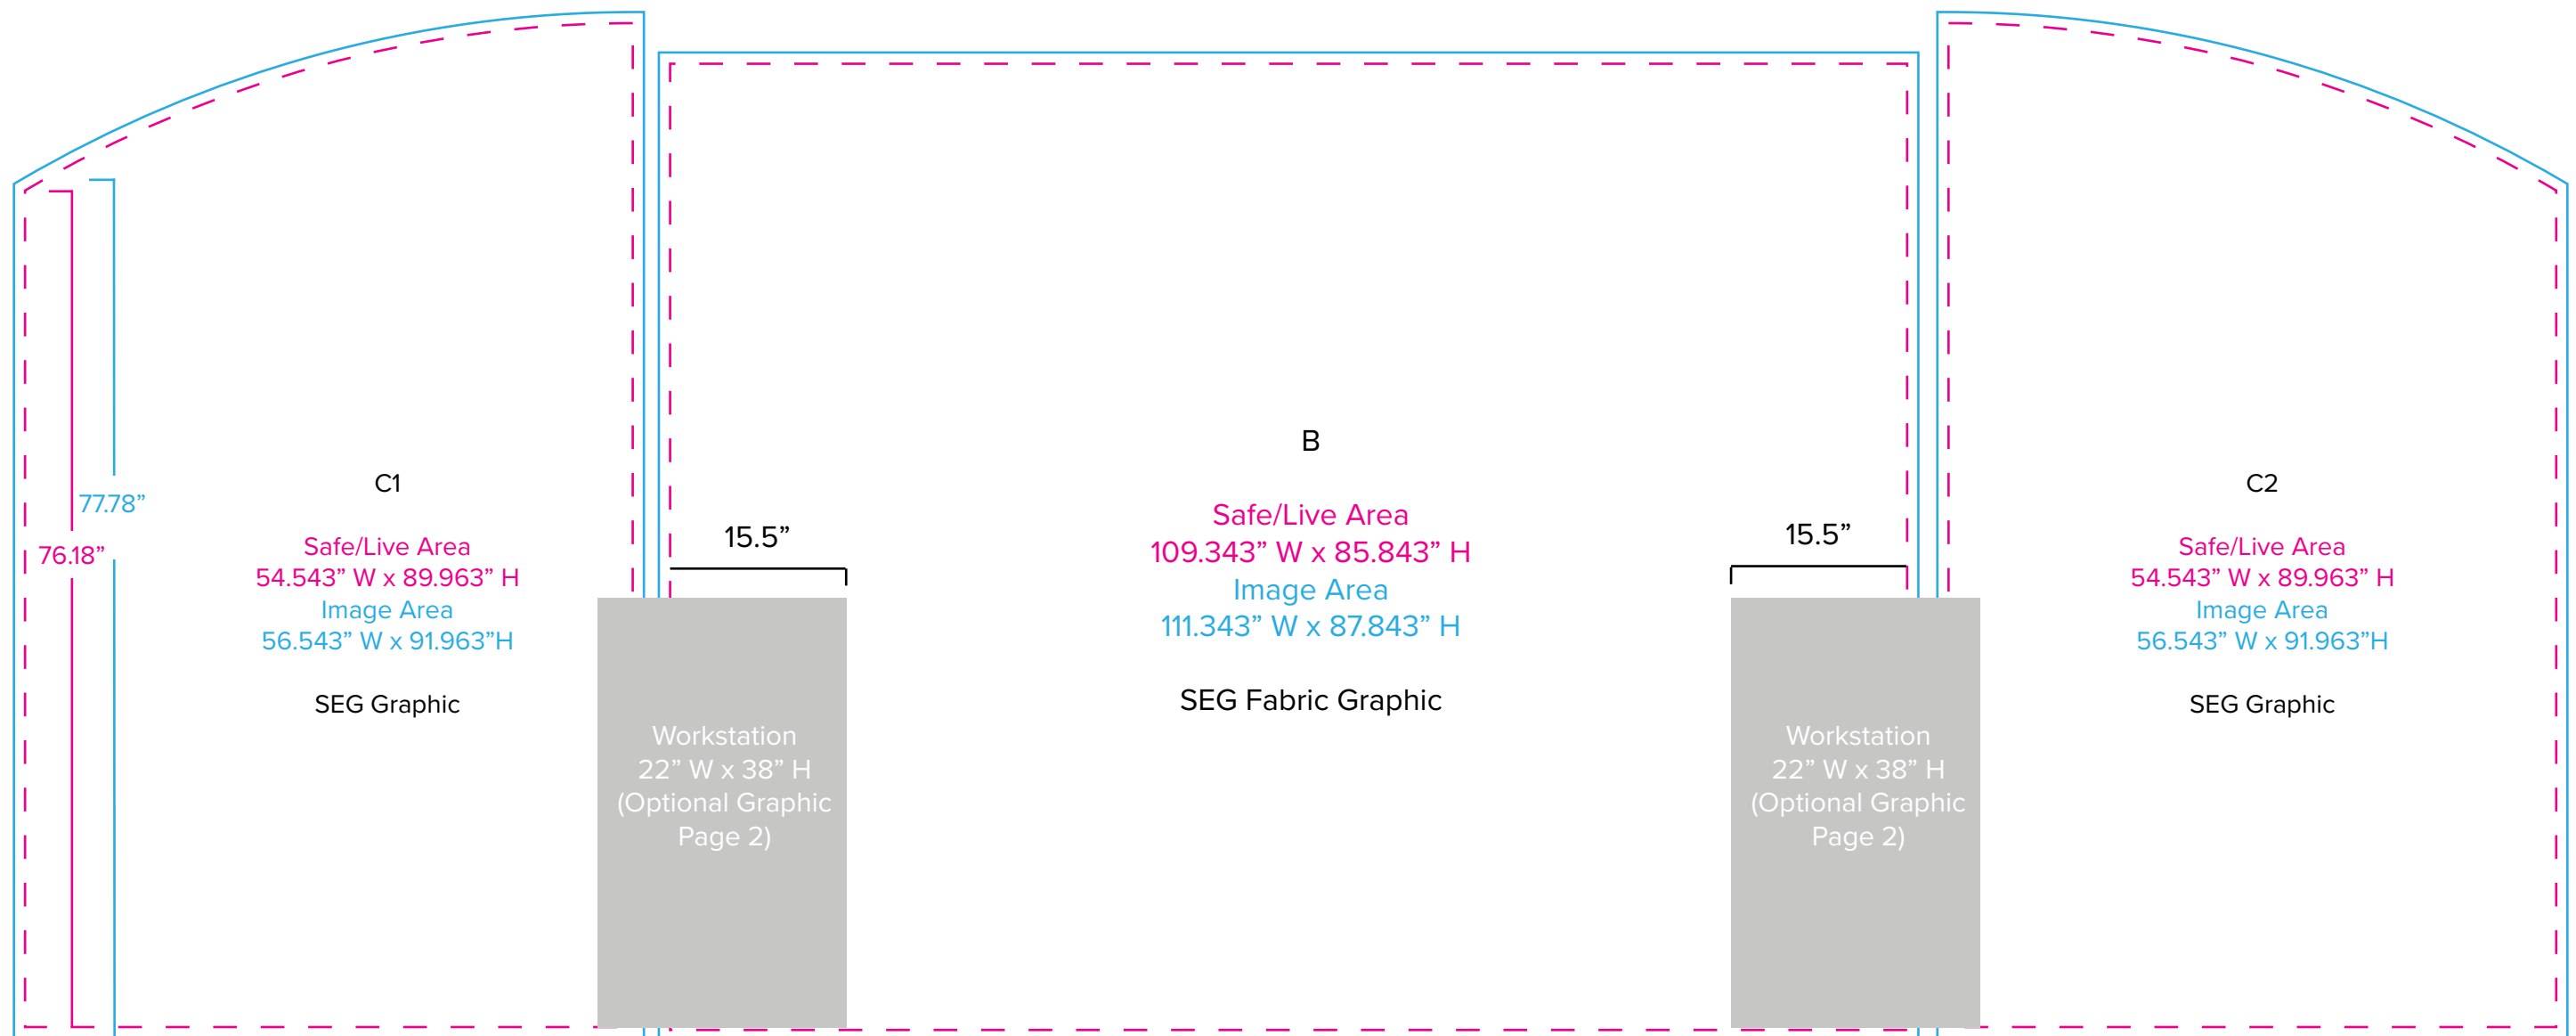

Graphic Template
10 x 20 Inline Exhibit
Backwall with Flat, Rectangular Center Panel &
Flat, Arched Side Panels – SEG Fabric Graphic

NOTE: All Raster Art (jpg, tiff, psd, png, etc.) must be at least 100 dpi at print size.
Standard kits are often customized. Please check with Customer Service to ensure that this template matches your specific job.

Graphic Template
Backwall Workstation Countertop – Vinyl Graphics
Graphics **NOT** included in base price. Please request pricing.

NOTE: All Raster Art (jpg, tiff,psd, png, etc.) must be at least 100 dpi at print size.
Standard kits are often customized. Please check with Customer Service to ensure that this template matches your specific job.

Graphic Template Portable Counter – Vinyl Graphic

Countertop

Image Area
29.97" W x 21.5" H

Vinyl Graphic

Hole - .4" Diameter
Cap - 1.25" Diameter

D
Image Area
23.5" W x 38" H
Vinyl Graphic

NOTE: All Raster Art (jpg, tiff,psd, png, etc.) must be at least 100 dpi at print size.
Standard kits are often customized. Please check with Customer Service to ensure that this template matches your specific job.

Graphic Template Portable Counter – Direct Print Graphic

E

NOTE: All Raster Art (jpg, tiff,psd, png, etc.) must be at least 100 dpi at print size.
Standard kits are often customized. Please check with Customer Service to ensure that this template matches your specific job.