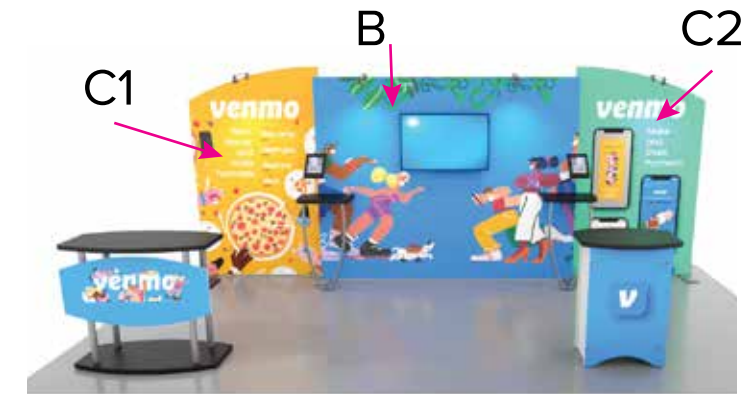

Graphic Template
10 x 20 Inline Exhibit
Backwall with Flat, Rectangular Center Panel &
Flat, Arched Side Panels – SEG Fabric Graphic

NOTE: All Raster Art (jpg, tiff, psd, png, etc.) must be at least 100 dpi at print size.
Standard kits are often customized. Please check with Customer Service to ensure that this template matches your specific job.

Graphic Template
Backwall Workstation Countertop – Vinyl Graphics
Graphics **NOT** included in base price. Please request pricing.

NOTE: All Raster Art (jpg, tiff,psd, png, etc.) must be at least 100 dpi at print size.
Standard kits are often customized. Please check with Customer Service to ensure that this template matches your specific job.

Graphic Template Portable Counter – Vinyl Graphic

Countertop

Image Area
29.97" W x 21.5" H

Vinyl Graphic

Hole - .4" Diameter
Cap - 1.25" Diameter

D
Image Area
23.5" W x 38" H
Vinyl Graphic

NOTE: All Raster Art (jpg, tiff,psd, png, etc.) must be at least 100 dpi at print size.
Standard kits are often customized. Please check with Customer Service to ensure that this template matches your specific job.