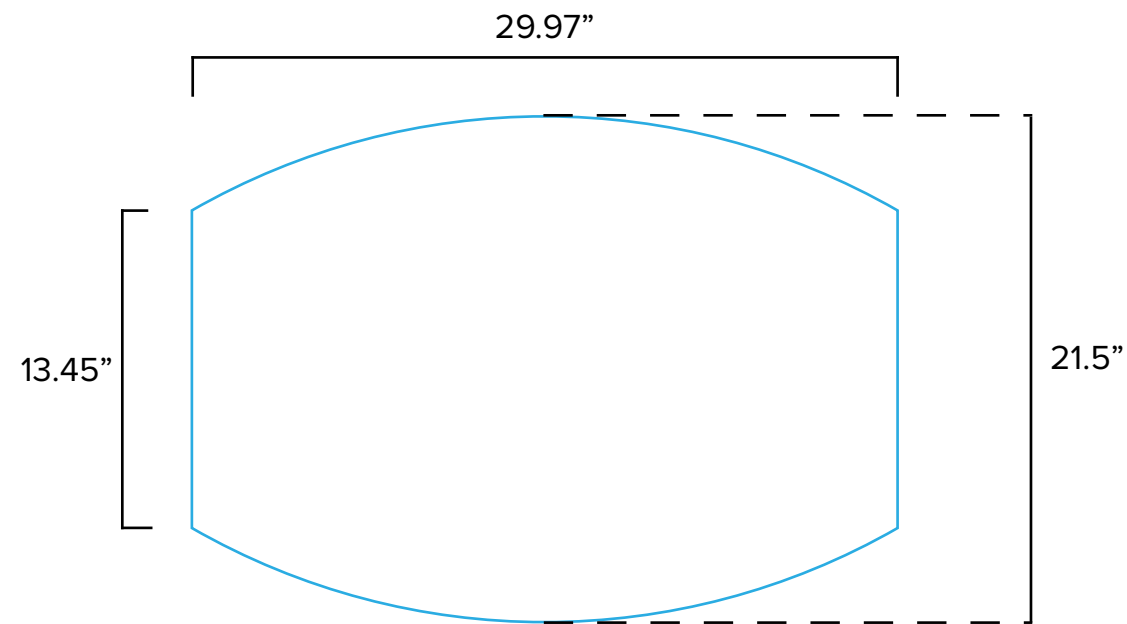

Graphic Template
10 x 20 Inline Exhibit
Backwall with Flat, Rectangular Center Panel &
Flat, Arched Side Panels – SEG Fabric Graphic

NOTE: All Raster Art (jpg, tiff, psd, png, etc.) must be at least 100 dpi at print size.
Standard kits are often customized. Please check with Customer Service to ensure that this template matches your specific job.

Graphic Template
Backwall Workstation Countertop – Vinyl Graphics
Graphics **NOT** included in base price. Please request pricing.

NOTE: All Raster Art (jpg, tiff,psd, png, etc.) must be at least 100 dpi at print size.
Standard kits are often customized. Please check with Customer Service to ensure that this template matches your specific job.

Graphic Template Portable Counter – Vinyl Graphic

Countertop

Image Area
29.97" W x 21.5" H

Vinyl Graphic

Hole - .4" Diameter
Cap - 1.25" Diameter

D
Image Area
23.5" W x 38" H
Vinyl Graphic

NOTE: All Raster Art (jpg, tiff,psd, png, etc.) must be at least 100 dpi at print size.
Standard kits are often customized. Please check with Customer Service to ensure that this template matches your specific job.